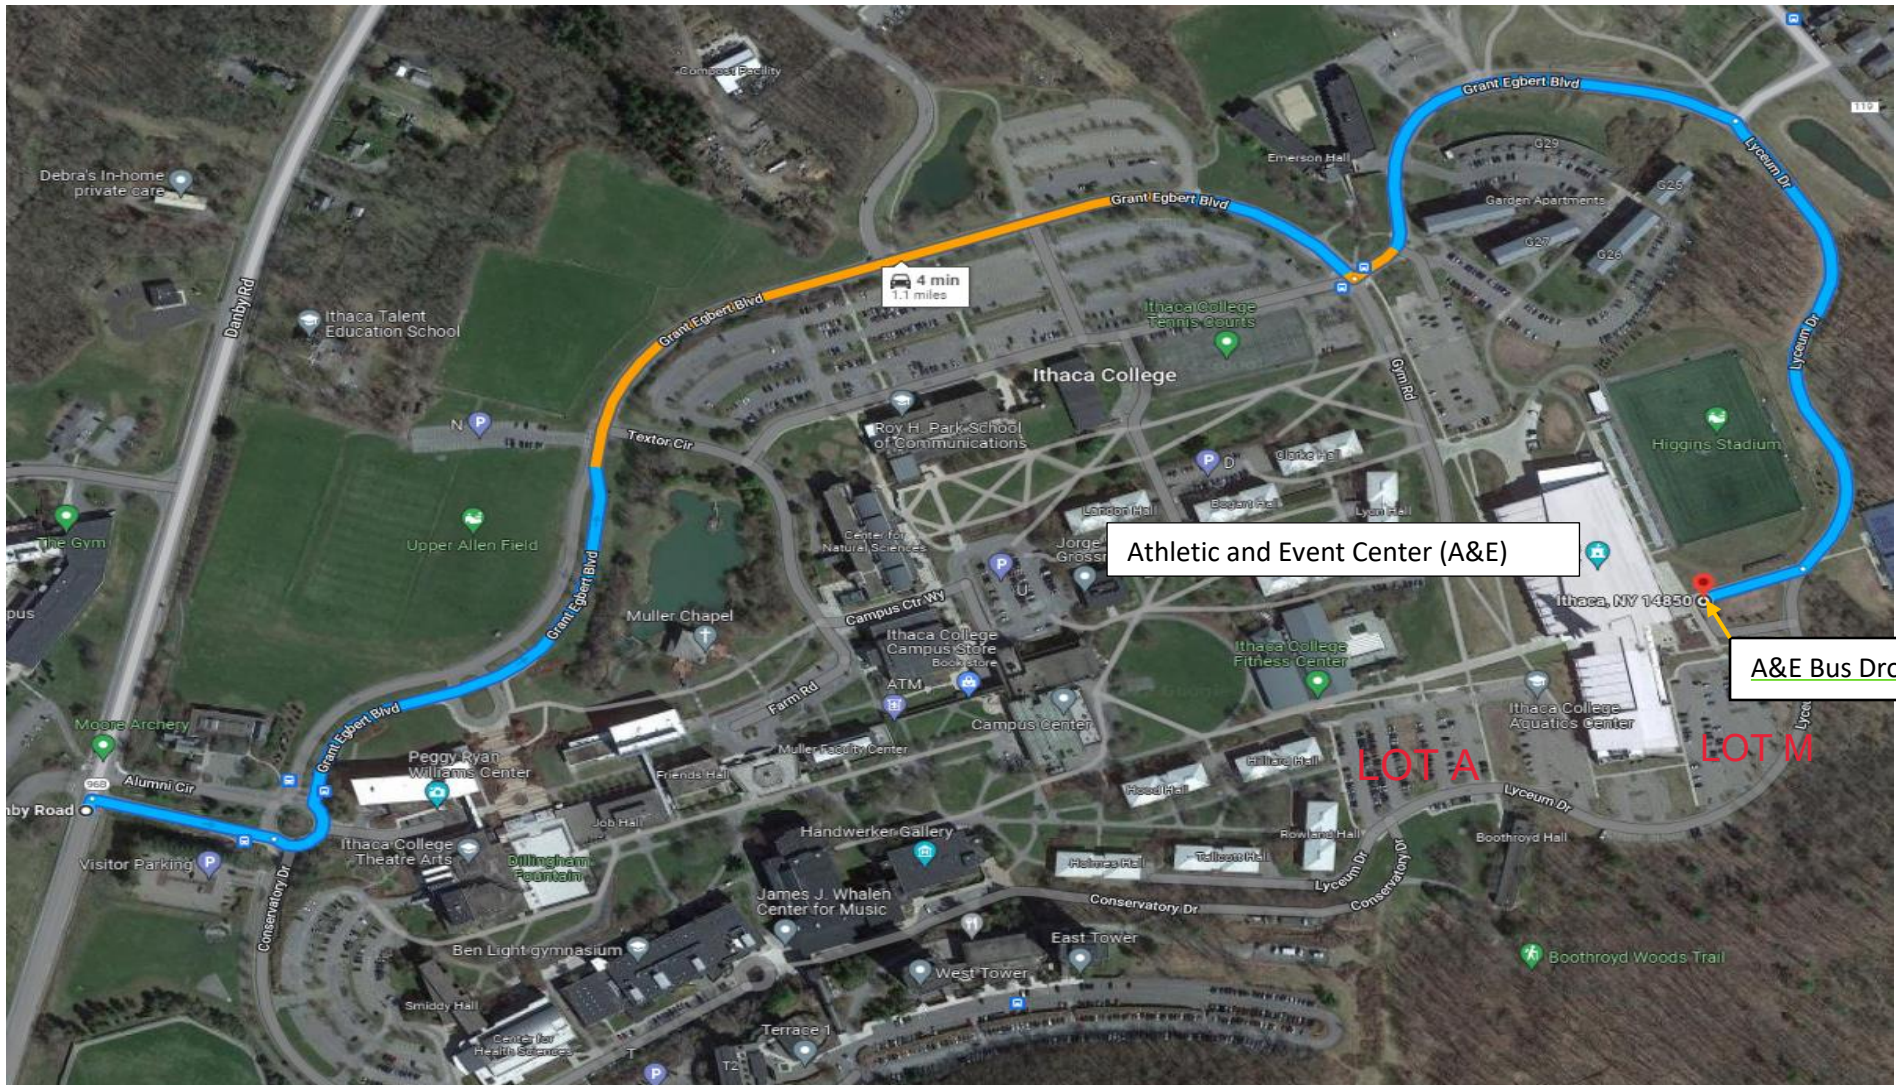

## Ithaca College, 953 Danby Rd. Directions from front entrance to Athletic and Event Center (A&E)

At the traffic circle, take the 3rd exit onto Grant Egbert Blvd

Turn left to stay on Grant Egbert Blvd

Continue straight onto Lyceum Dr

Turn right on Lyceum Loop