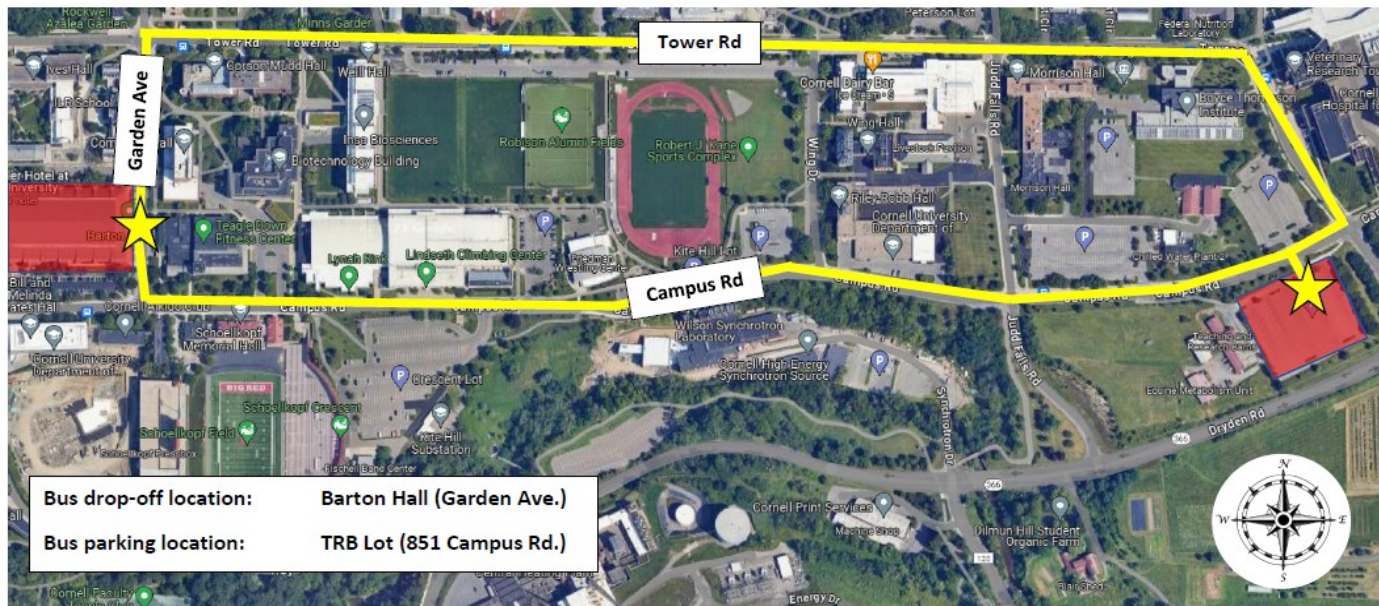

Basketball Team

Bus & Van Parking

Date: Saturday, June 15th

Location: Cornell University, Barton Hall GPS coordinates for the Barton Hall Garden Ave location (42.44593026942343, -76.47989050532114)

Bus & Van Parking TRB Lot: The address 851 Campus Rd, Ithaca NY * Enter Barton Hall on the Garden Ave side—NOT Statler Ave.

HINT: Drop-off heading south bound on Garden Ave., Use Campus Rd route from Barton to the TRB Lot to park, Use Tower Rd route from TRB Lot to Barton to pick-up

Bus drop-off location: Barton Hall (Garden Ave.)
Bus parking location: TRB Lot (851 Campus Rd.)

Barton to TRB Lot	
↑	Head south on Garden Ave toward Campus Rd 256 ft
↶	Turn left onto Campus Rd i Destination will be on the right 0.7 mi
Parking lot 851 Campus Rd, Ithaca, NY 14853	

TRB Lot to Barton	
↑	Head northeast on Campus Rd toward Tower Rd 210 ft
↶	Turn left onto Tower Rd 0.8 mi
↶	Turn left onto Garden Ave i Destination will be on the right 0.1 mi