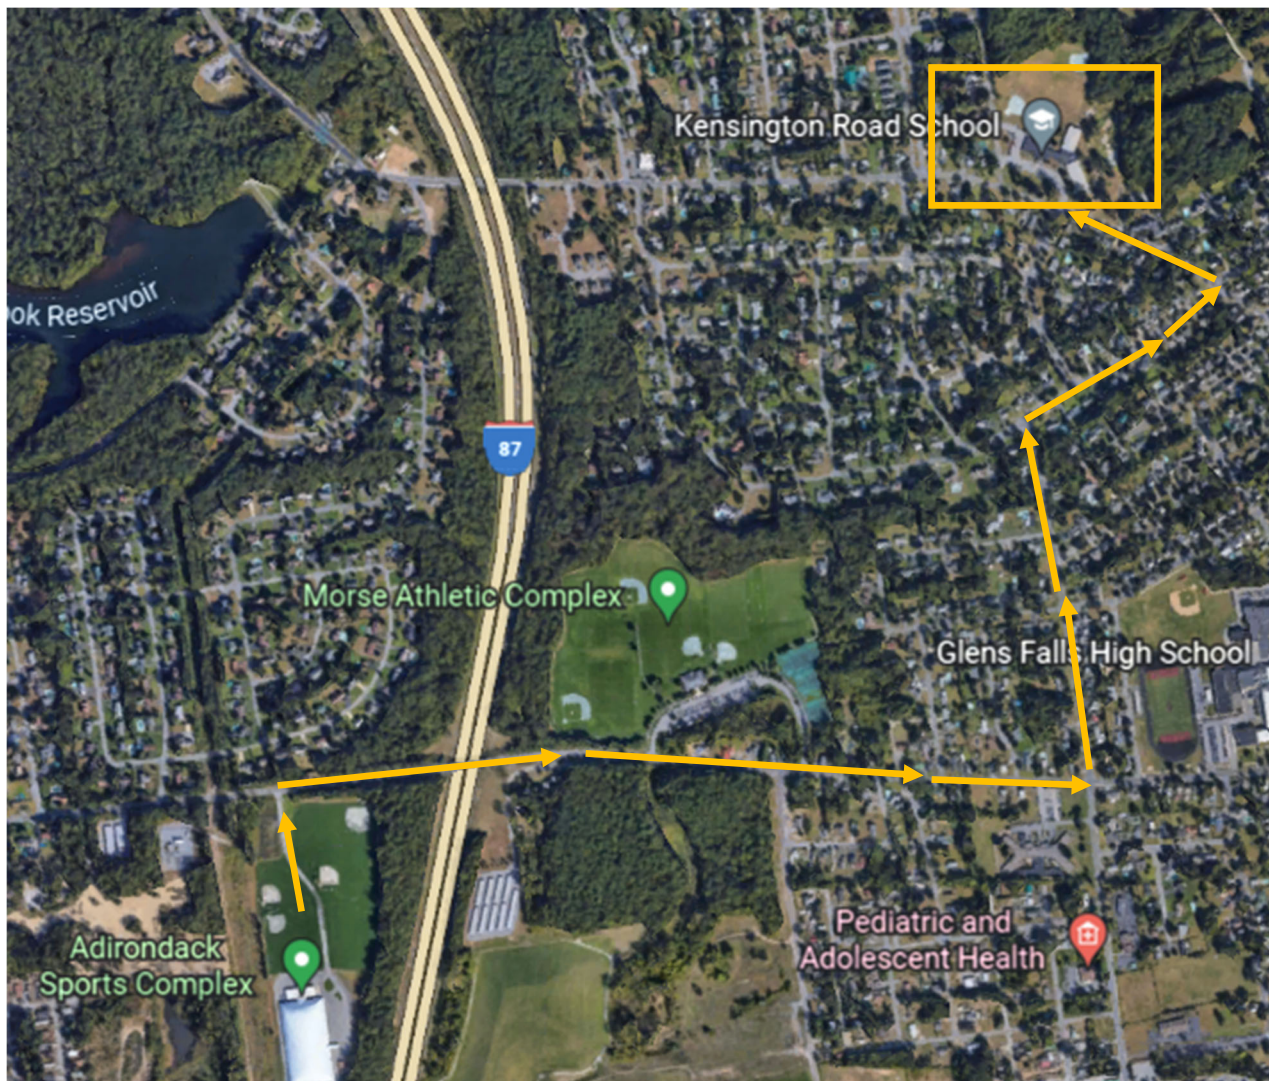

State Fall Games offsite parking

**Special
Olympics**
New York

From ADK Dome to
Kensington Elementary School
43 Kensington Rd, Glens Falls, NY 12801

- ◆ Once the lot is filled all parking will be rerouted here, shuttles available every 20 mins
- ◆ NO bus parking at the ADK Dome
- ◆ **Charter Bus parking at Dragons Baseball Fields, 175 Dix Avenue, Glens Falls NY,**