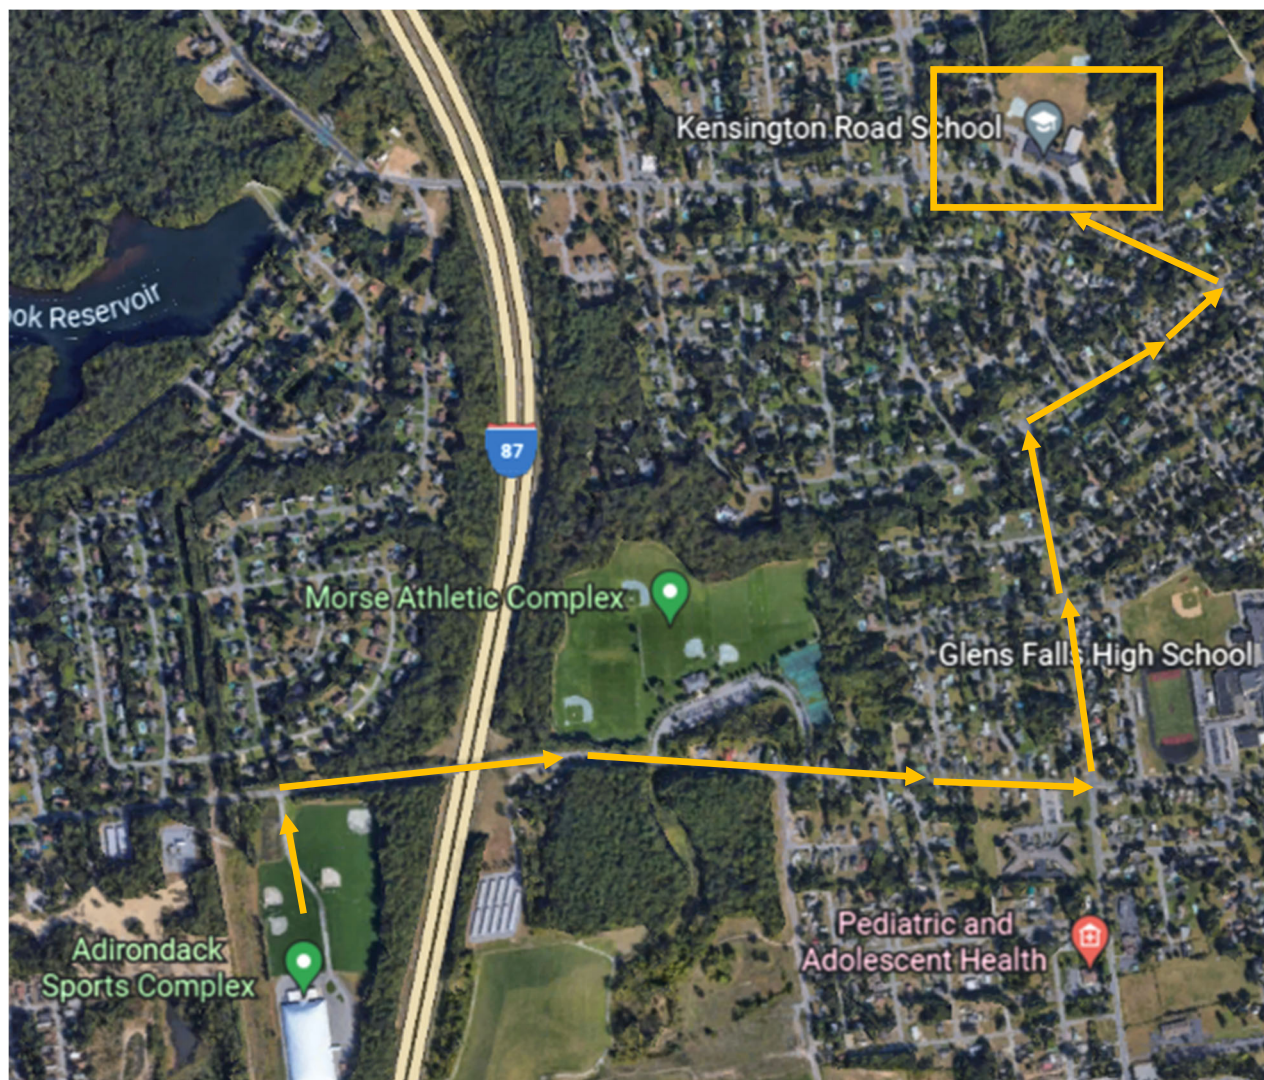

State Fall Games offsite parking

**Special
Olympics**
New York

From ADK Dome to
Kensington Elementary School
43 Kensington Rd, Glens Falls, NY 12801

- ◆ Once the lot is filled all parking will be rerouted here, shuttles available every 20 mins
- ◆ NO bus parking at the ADK Dome
- ◆ **Charter Bus parking at Dragons Baseball Fields, 175 Dix Avenue, Glens Falls NY,**